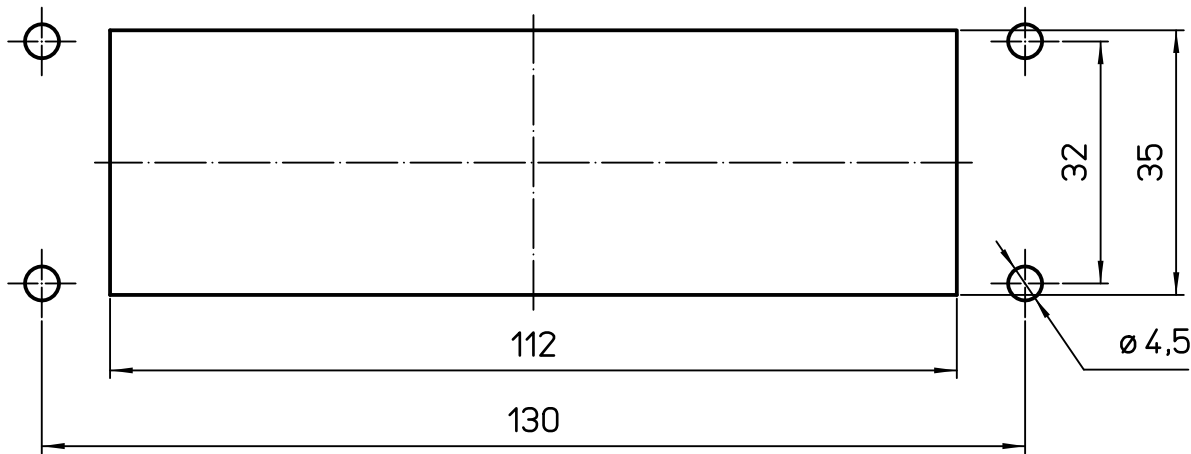

Diritti riservati All rights reserved

Panel cut-out

Dimensions  
in mm

Simplified representation with dimensions without tolerance

Original Size A4

THIH 24 B

Date 11/02/22

Insulating bulkhead mounting housing size "104.27"

Sign. G. Renna

with integrated PE jumpers - HYGIENIC

Scale  
1:1