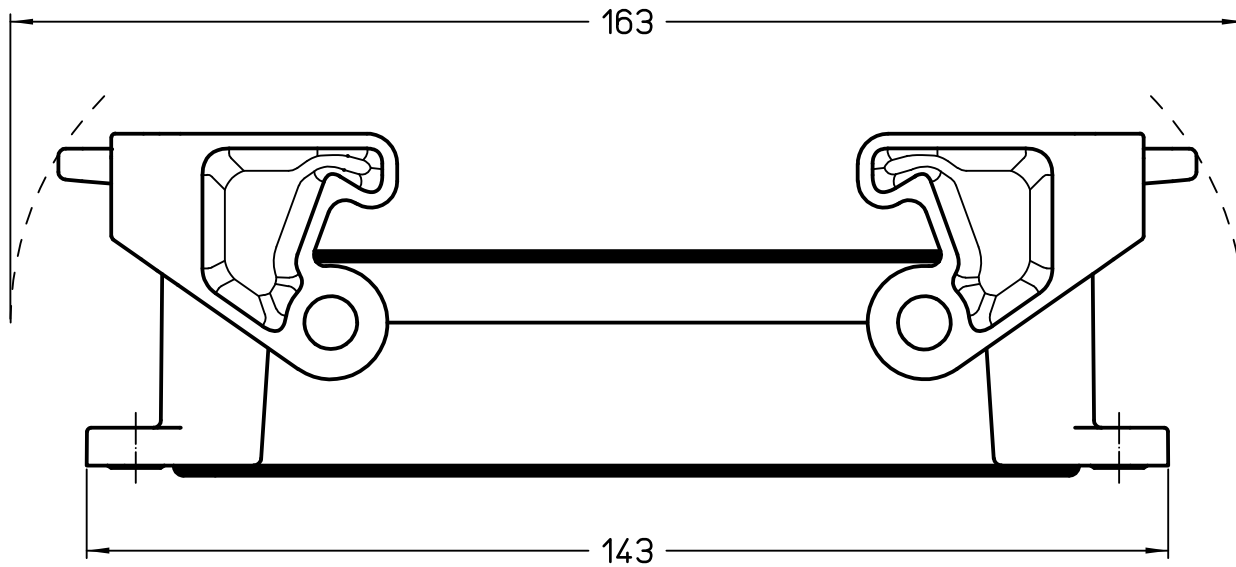

Diritti riservati All rights reserved

Panel cut-out

Dimensions  
in mm

Simplified representation with dimensions without tolerance

Original Size A4

THIH 24 B

Date 11/02/22

Insulating bulkhead mounting housing size "104.27"

Sign. G. Renna

with integrated PE jumpers - HYGIENIC

Scale  
1:1