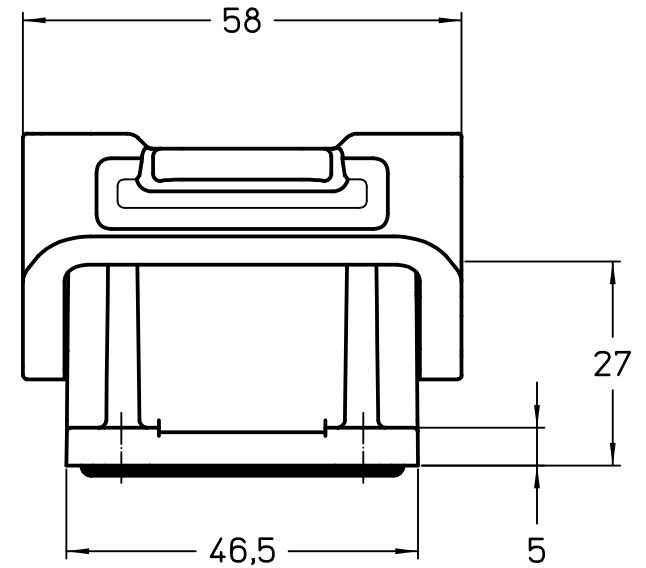

Diritti riservati All rights reserved

Panel cut-out

Dimensions  
in mm

Simplified representation with dimensions without tolerance

Original Size A4

THIH 24 B

Date 11/02/22

Insulating bulkhead mounting housing size "104.27"

Sign. G. Renna

with integrated PE jumpers - HYGIENIC

Scale  
1:1